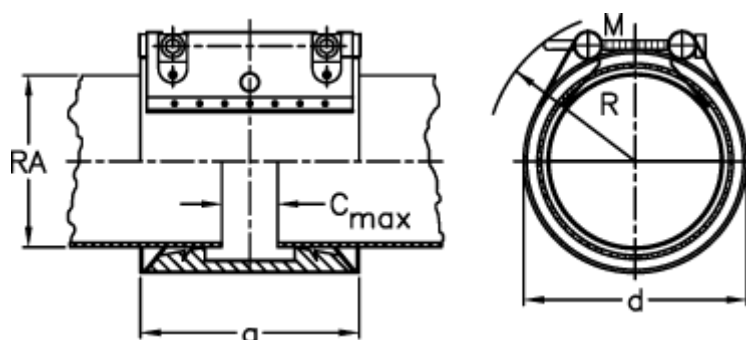

# Data Sheet

Article number: 025819360075

Description: Norma Connect pipe coupling  
PLAST GRIP PGL W5 Ø=75,0 EPDM, 16 bar

## Measures

a = 98.0

C max with insertion band = 25

d = 95

M (screw) = M10

Nominal pressure (bar) = 16

R = 115

RA = 75.0

RA min-RA max plastic = 74,5-75,5

Weight a piece = 1.5